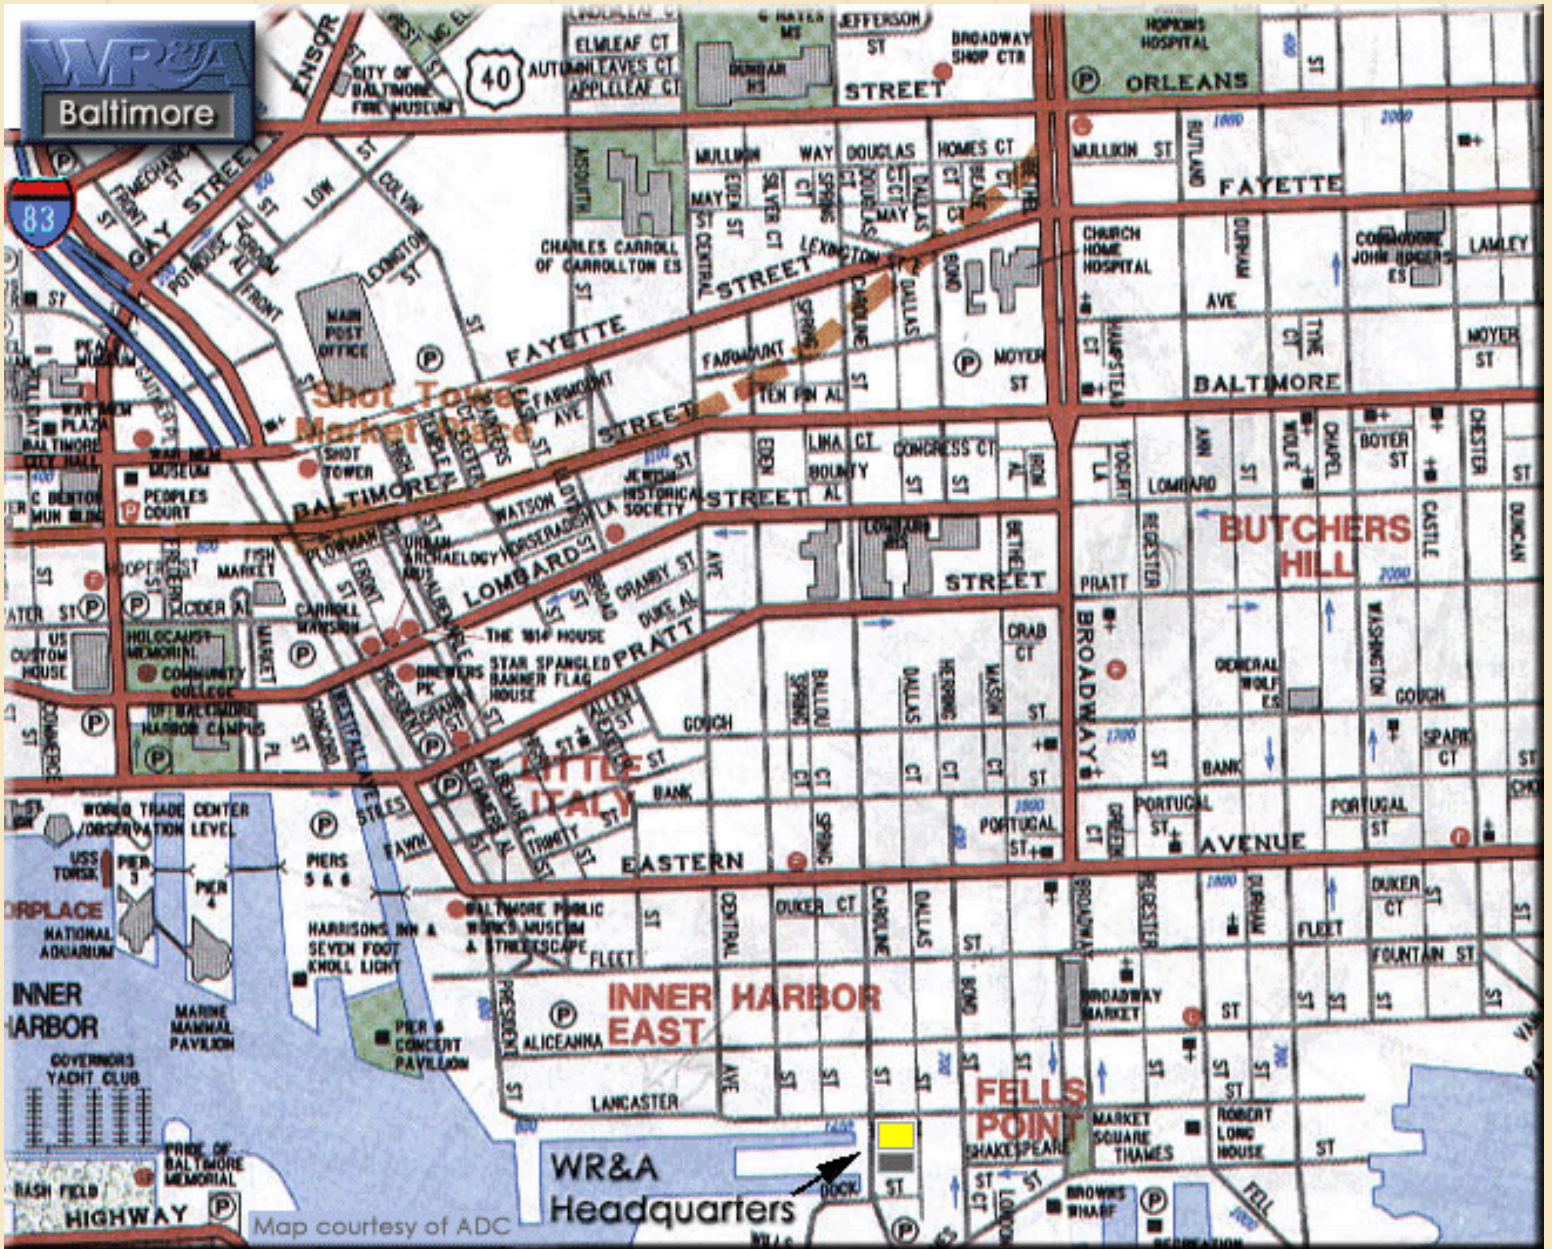

Directions

- | From the North I-83 | Distance |
|--|-----------|
| - Stay straight onto (N) President St | 0.5 miles |
| - Bear LEFT (East) onto Fleet St | 0.3 miles |
| - Turn RIGHT (South) onto S Caroline St | 0.2 miles |
| - Arrive 801 S Caroline St, Baltimore, MD, 21231 | 0.1 miles |

- | From the North I-95 | Distance |
|---|-----------|
| - At I-95 Exit 57, turn off onto O'Donnell St. Ramp | 0.1 miles |
| - Go straight onto Boston Street heading west | 2.0 miles |
| - Turn LEFT onto Aliceanna Street | 0.5 miles |
| - Turn LEFT onto South Caroline Street | 0.2 miles |

- Arrive 801 S Caroline St, Baltimore, MD, 21231 0.1 miles

From the South I-95 Distance

- Merge onto I-395 (North) 1.2 miles

- Turn RIGHT (East) onto (W) Pratt St 0.8 miles

- Bear RIGHT (South) onto S President St 0.2 miles

- Bear LEFT (East) onto Fleet St 0.3 miles

- Turn RIGHT (South) onto S Caroline St 0.2 miles

- Arrive 801 S Caroline St, Baltimore, MD, 21231. 0.1 miles