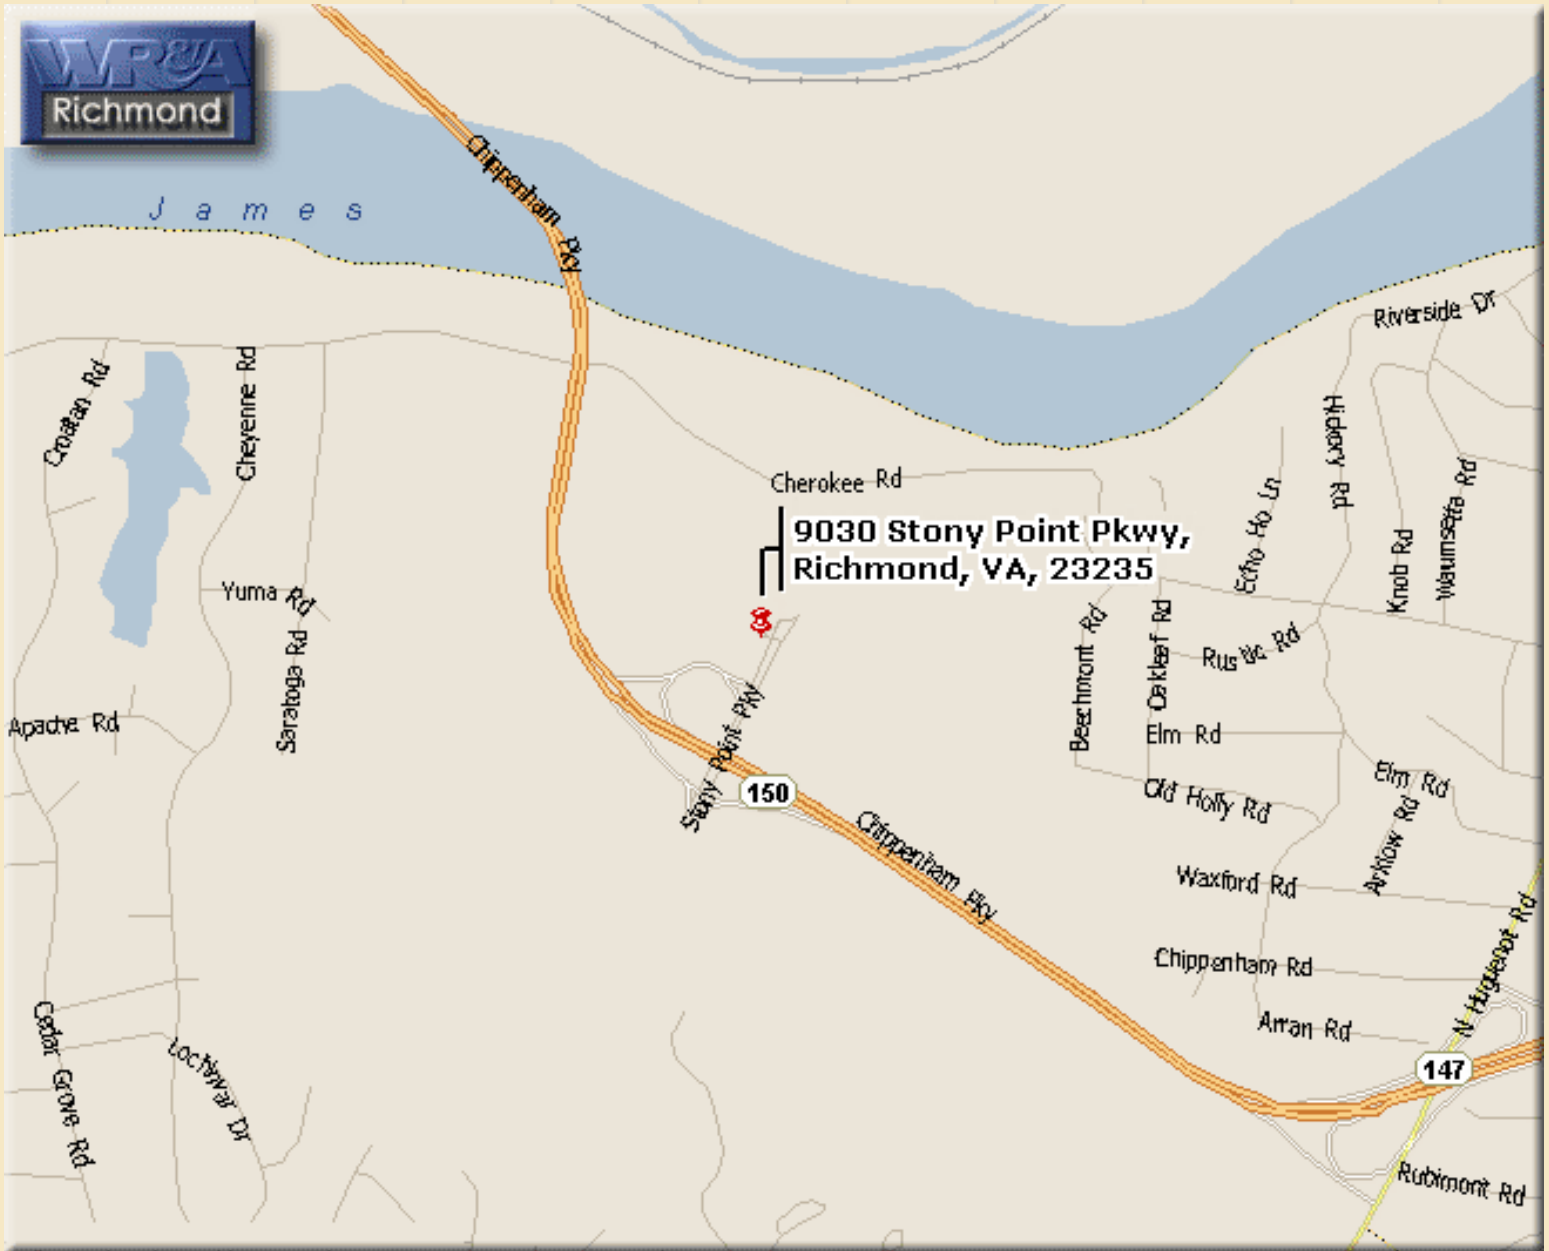

Directions

From the North I-95	Distance
- At I-95 Exit 187, bear RIGHT (West) onto I-195	2.7 miles
- *Toll road* At I-195 SR-76 Exit, continue (South) on SR-76	3.2 miles
- At SR-76 SR-150 Exit, turn RIGHT (North) onto SR-150 [Chippenham Pkwy]	2.3 miles
- Take the Stony Point Parkway exit	0.2 miles
- Turn LEFT onto Stony Point Parkway	0.1 miles
- Turn LEFT into parking lot at 9030 Stony Point Parkway	0.1 miles
- 9030 Stony Point Parkway, Richmond, VA 23235	0.0 miles

From the South I-95	Distance
- At I-95 Exit 67/SR-150 I-95 Exit, turn LEFT (North-West) onto SR-150 [Chippenham Pkwy]	13.3 miles
- Take the Stony Point Parkway exit	0.2 miles

- Turn LEFT onto Stony Point Parkway 0.1 miles
- Turn LEFT into parking lot at 9030 Stony Point Parkway 0.1 miles
- 9030 Stony Point Parkway, Richmond, VA 23235 0.0 miles
